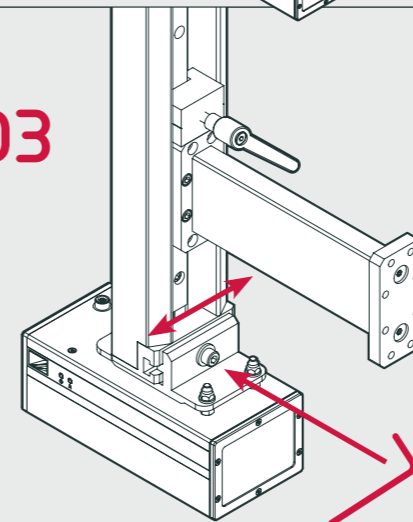

10

Block Laser Alignment Guide

LS-CS-M-080 REV 2.0

FOR USE WITH
LZS-005-L

01

11

X Go to step 8.

✓

02

X

✓

03

X

✓

LS-CS-M-080 REV 2.0

Performance without compromise.™

27 Action Road, Malaga WA 6090, Australia

PO Box 2368, Malaga WA 6944, Australia

+61 8 9249 4388

+61 8 9249 6011

info@lazersafe.com

lazersafe.com

"Lazer Safe", "LZS-005-L" are trademarks of Lazer Safe Pty Ltd.