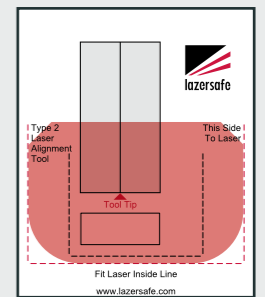

10

Block Laser Alignment Guide

LS-CS-M-080 REV 2.0

FOR USE WITH
LZS-005-L

01

11

X Go to step 8.

✓

02

X

✓

03

X

✓

LS-CS-M-080 REV 2.0

Performance without compromise.™

27 Action Road, Malaga WA 6090, Australia

PO Box 2368, Malaga WA 6944, Australia

+61 8 9249 4388

+61 8 9249 6011

info@lazersafe.com

lazersafe.com

"Lazer Safe", "LZS-005-L" are trademarks of Lazer Safe Pty Ltd.