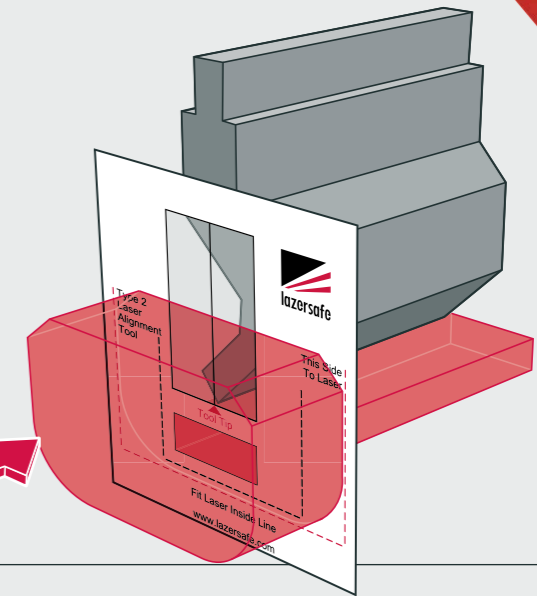

# Block Laser Alignment Guide

LS-CS-M-080 REV 2.0

FOR USE WITH  
LZS-005-L

01

11

**X** Go to step 8.

**✓**

02