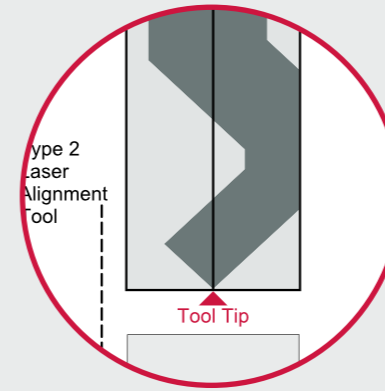

# Block Laser Alignment Guide

LS-CS-M-080 REV 2.0

FOR USE WITH  
LZS-005-L

01

11

**X** Go to step 8.

**✓**

02