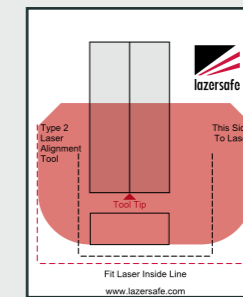

# Block Laser Alignment Guide

LS-CS-M-080 REV 2.0

FOR USE WITH  
LZS-005-L

01

11

**X** Go to step 8.

**✓**

02