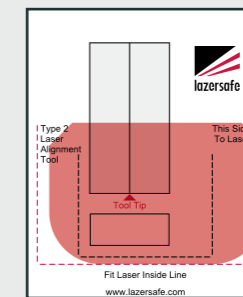

10

Block Laser Alignment Guide

LS-CS-M-080 REV 2.0

FOR USE WITH
LZS-005-L

01

11

X Go to step 8.

✓

02

X

✓

03

X

✓

LS-CS-M-080 REV 2.0

Performance without compromise.™

27 Action Road, Malaga WA 6090, Australia

PO Box 2368, Malaga WA 6944, Australia

+61 8 9249 4388

+61 8 9249 6011

info@lazersafe.com

lazersafe.com

"Lazer Safe", "LZS-005-L" are trademarks of Lazer Safe Pty Ltd.