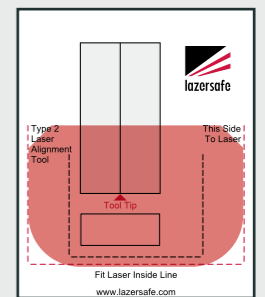

10

Block Laser Alignment Guide

LS-CS-M-080 REV 2.0

FOR USE WITH
LZS-005-L

01

11

X Go to step 8.

✓

02

X

✓

03

X

✓

LS-CS-M-080 REV 2.0

Performance without compromise.™

27 Action Road, Malaga WA 6090, Australia

PO Box 2368, Malaga WA 6944, Australia

+61 8 9249 4388

+61 8 9249 6011

info@lazersafe.com

lazersafe.com

"Lazer Safe", "LZS-005-L" are trademarks of Lazer Safe Pty Ltd.