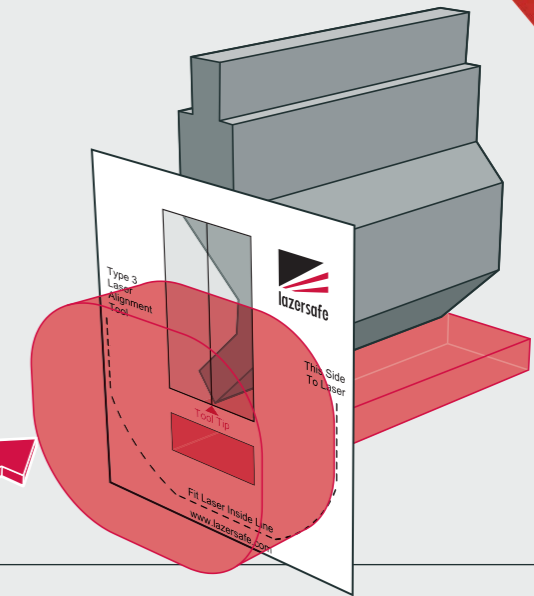

10

Block Laser Alignment Guide

LS-CS-M-096 REV 2.0

FOR USE WITH
LZS-XL

01

11

X Go to step 8.

✓