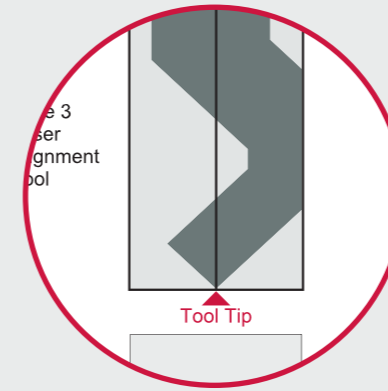

10

Block Laser Alignment Guide

LS-CS-M-096 REV 2.0

FOR USE WITH
LZS-XL

01

11

X Go to step 8.

✓