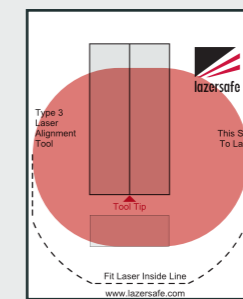

10

Block Laser Alignment Guide

LS-CS-M-096 REV 2.0

FOR USE WITH
LZS-XL

01

11

X Go to step 8.

✓

02

X

✓

03

X

✓

LS-CS-M-080 REV 2.0

Performance without compromise.™

27 Action Road, Malaga WA 6090, Australia

PO Box 2368, Malaga WA 6944, Australia

+61 8 9249 4388

+61 8 9249 6011

info@lazersafe.com

lazersafe.com

"Lazer Safe", "LZS-XL" are trademarks of Lazer Safe Pty Ltd.