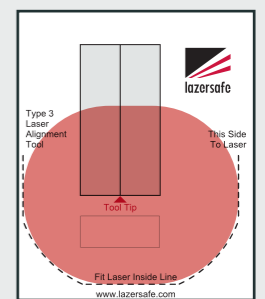

10

Block Laser Alignment Guide

LS-CS-M-096 REV 2.0

FOR USE WITH
LZS-XL

01

11

X Go to step 8.

✓

02

X

✓

03

X

✓

LS-CS-M-080 REV 2.0

Performance without compromise.™

27 Action Road, Malaga WA 6090, Australia

PO Box 2368, Malaga WA 6944, Australia

+61 8 9249 4388

+61 8 9249 6011

info@lazersafe.com

lazersafe.com

"Lazer Safe", "LZS-XL" are trademarks of Lazer Safe Pty Ltd.