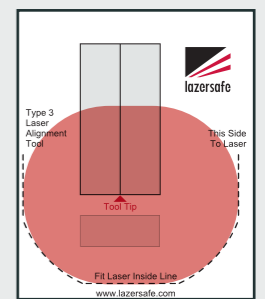

10

Block Laser Alignment Guide

LS-CS-M-096 REV 2.0

FOR USE WITH
LZS-XL

01

11

X Go to step 8.

✓

02

X

✓

03

X

✓

LS-CS-M-080 REV 2.0

Performance without compromise.™

27 Action Road, Malaga WA 6090, Australia

PO Box 2368, Malaga WA 6944, Australia

+61 8 9249 4388

+61 8 9249 6011

info@lazersafe.com

lazersafe.com

"Lazer Safe", "LZS-XL" are trademarks of Lazer Safe Pty Ltd.