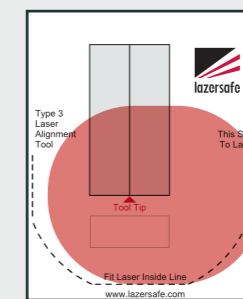

10

Block Laser Alignment Guide

LS-CS-M-096 REV 2.0

FOR USE WITH
LZS-XL

01

11

X Go to step 8.

✓

02

X

✓

03

X

✓

LS-CS-M-080 REV 2.0

Performance without compromise.™

27 Action Road, Malaga WA 6090, Australia

PO Box 2368, Malaga WA 6944, Australia

+61 8 9249 4388

+61 8 9249 6011

info@lazersafe.com

lazersafe.com

"Lazer Safe", "LZS-XL" are trademarks of Lazer Safe Pty Ltd.